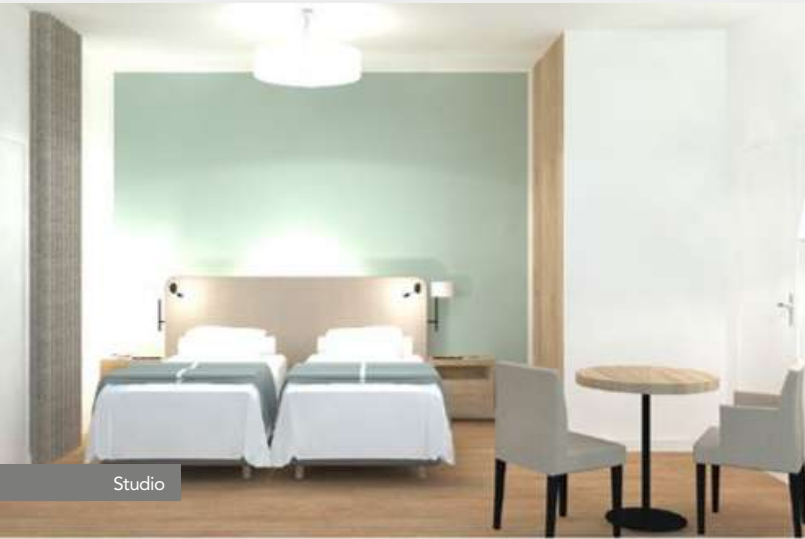

Residhome

Apparthotel

Bienvenue au Residhome Chartres

Welcome to Residhome Chartres

OUVERTURE
OPENING
2021

Information/Réservation

► +33 (0)1 53 23 44 32 ◀

reservation@residhome.com